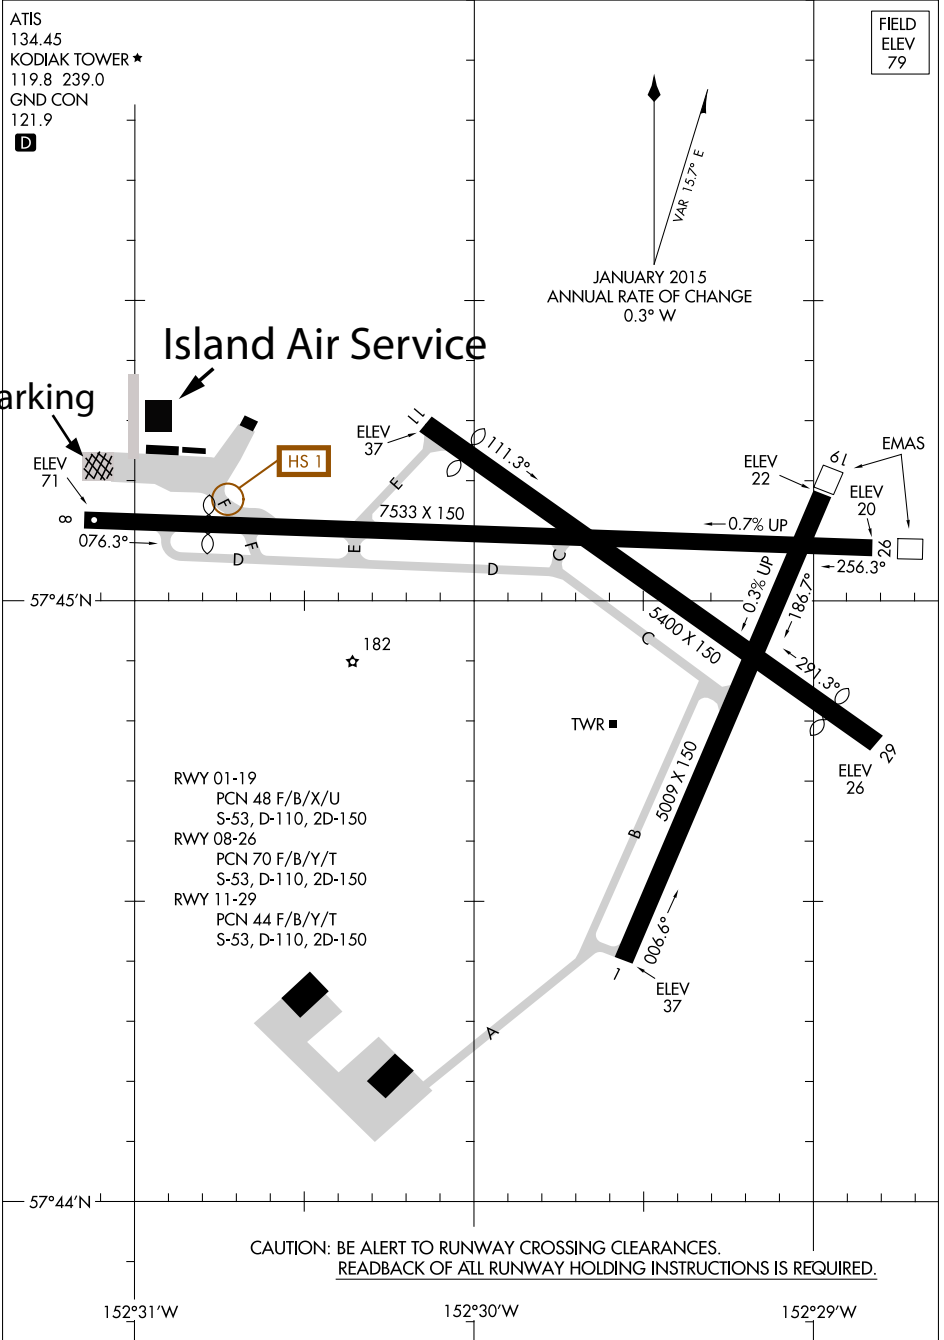

18032
AIRPORT DIAGRAM

KODIAK (ADQ)(PADQ)
 KODIAK, ALASKA

AL-1238 (FAA)

ATIS
 134.45
 KODIAK TOWER ★
 119.8 239.0
 GND CON
 121.9

FIELD
 ELEV
 79

JANUARY 2015
 ANNUAL RATE OF CHANGE
 0.3° W

Island Air Service

Parking

AK, 19 JUL 2018 to 13 SEP 2018

AK, 19 JUL 2018 to 13 SEP 2018

CAUTION: BE ALERT TO RUNWAY CROSSING CLEARANCES.
 READBACK OF ALL RUNWAY HOLDING INSTRUCTIONS IS REQUIRED.

18032
AIRPORT DIAGRAM

KODIAK, ALASKA
 KODIAK (ADQ)(PADQ)